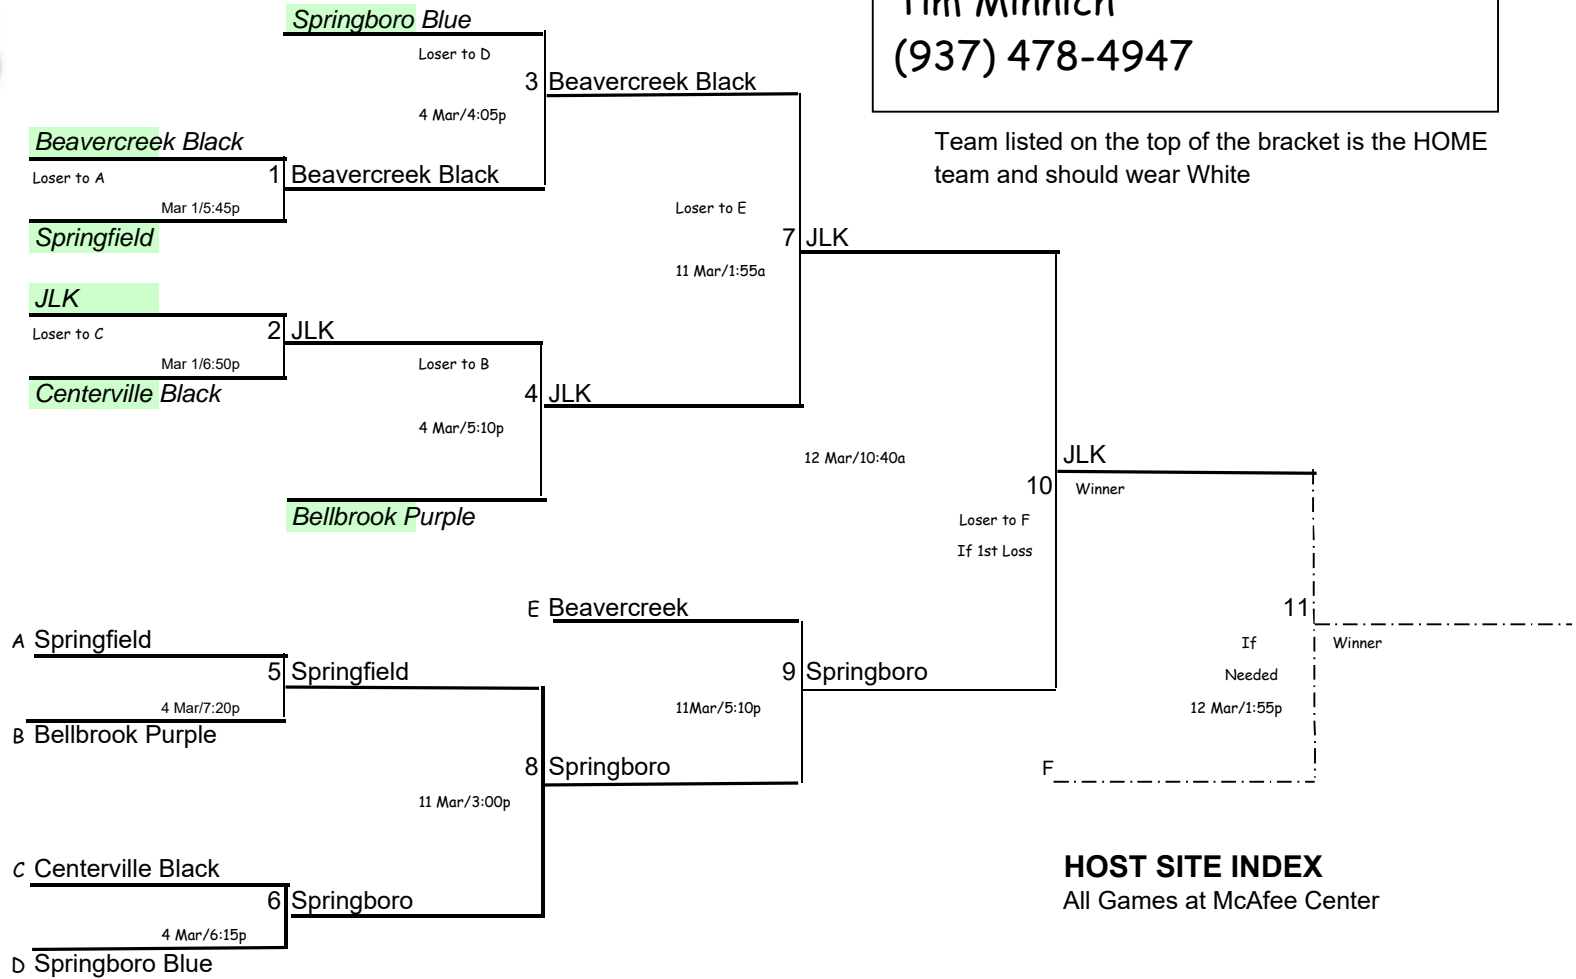

2017 Tournament

Beavercreek Stars
 4th/D1 Girls
 Tim Minnich
 (937) 478-4947

Team listed on the top of the bracket is the HOME team and should wear White

Loser Bracket

HOST SITE INDEX
 All Games at McAfee Center

Double Elimination
 2 Game Minimum